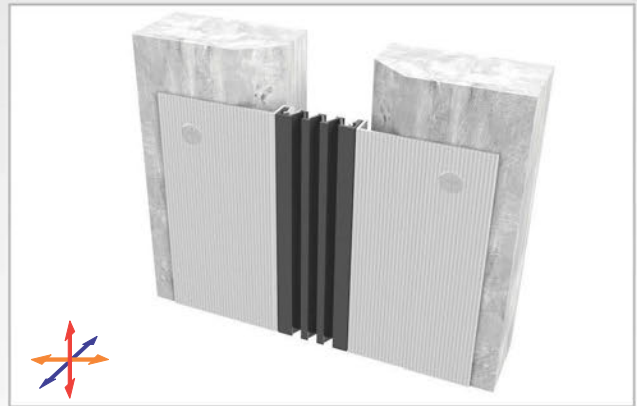

AS U121 surface mounted profile can easily be installed by means of screws to all types of wall & ceiling. Owing to wide frame, it's especially recommended for applications at damaged or chamfered walls. Ribbed elastomeric gasket gains the profile a remarkable movement ability and compensates level differences on both sides of the wall. Slide-in gasket system lets the profile to be used at exterior applications as well as interior areas. Profiles up to 150 mm gap are applied with single gasket while the wider ones are with double gaskets joined with a connector profile.

- Application Areas** : Indoor & Outdoor / Wall & Ceiling
- Ideal for** : Shopping Malls, Airports, Residences, Hospitals, Hotels, Commercial & Public Buildings etc.
- Material** : Mill Finish Aluminum (Anodizing optional), EPDM (Only in Black Color) or TPE Gasket
- Aluminum Alloy** : 6063 AA-USA / EN AW 6063
- Optional Supplies** : Fire Barrier, Waterproof EPDM membrane

* Visuals are representative and the profile configuration may differ depending on the characteristics requested.

GASKET COLORS **BLACK** GREY BEIGE Custom Colors available.

LOCATION	MODEL	GAP (Fb) mm	HEIGHT (H) MM	OVERALL WIDTH (B) mm	VISIBLE WIDTH (S) mm	MOVEMENT (W) mm	LOAD CAPACITY	STANDARD LENGTH (mt)
Wall to Wall	AS U121-030	30	15	177	177	+10 / -6	N/A	3
	AS U121-050	50	15	197	197	+20 / -15	N/A	3
	AS U121-080	80	15	227	227	+40 / -30	N/A	3
	AS U121-100	100	15	247	247	+20 / -50	N/A	3
	AS U121-120	120	15	267	267	+60 / -50	N/A	3
	AS U121-150	150	15	297	297	+30 / -80	N/A	3
	AS U121-200	200	15	347	347	+40 / -100	N/A	3
	AS U121-300M	300	15	447	447	+60 / -150	N/A	3