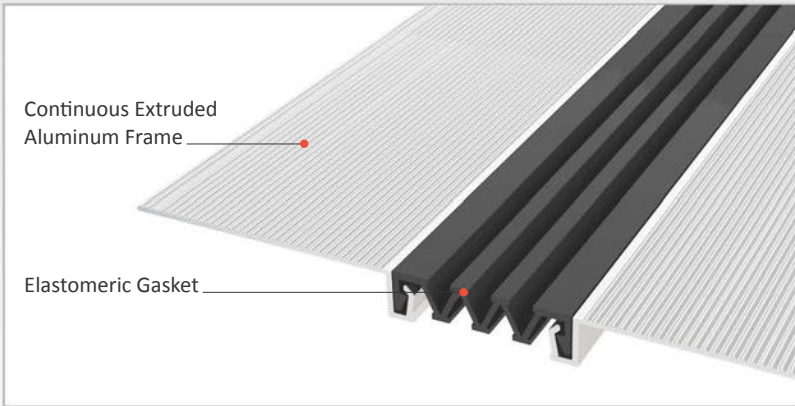

AS U121 surface mounted profile can easily be installed by means of screws to all types of wall & ceiling. Owing to wide frame, it's especially recommended for applications at damaged or chamfered walls. Ribbed elastomeric gasket gains the profile a remarkable movement ability and compensates level differences on both sides of the wall. Slide-in gasket system lets the profile to be used at exterior applications as well as interior areas. Profiles up to 150 mm gap are applied with single gasket while the wider ones are with double gaskets joined with a connector profile.

- Application Areas** : Indoor & Outdoor / Wall & Ceiling
- Ideal for** : Shopping Malls, Airports, Residences, Hospitals, Hotels, Commercial & Public Buildings etc.
- Material** : Mill Finish Aluminum (Anodizing optional), EPDM (Only in Black Color) or TPE Gasket
- Aluminum Alloy** : 6063 AA-USA / EN AW 6063
- Optional Supplies** : Fire Barrier, Waterproof EPDM membrane

* Visuals are representative and the profile configuration may differ depending on the characteristics requested.

GASKET COLORS **BLACK** GREY BEIGE Custom Colors available.

LOCATION	MODEL	GAP (Fb) mm	HEIGHT (H) MM	OVERALL WIDTH (B) mm	VISIBLE WIDTH (S) mm	MOVEMENT (W) mm	LOAD CAPACITY	STANDARD LENGTH (mt)
Wall to Wall	AS U121-030	30	15	177	177	+10 / -6	N/A	3
	AS U121-050	50	15	197	197	+20 / -15	N/A	3
	AS U121-080	80	15	227	227	+40 / -30	N/A	3
	AS U121-100	100	15	247	247	+20 / -50	N/A	3
	AS U121-120	120	15	267	267	+60 / -50	N/A	3
	AS U121-150	150	15	297	297	+30 / -80	N/A	3
	AS U121-200	200	15	347	347	+40 / -100	N/A	3
	AS U121-300M	300	15	447	447	+60 / -150	N/A	3