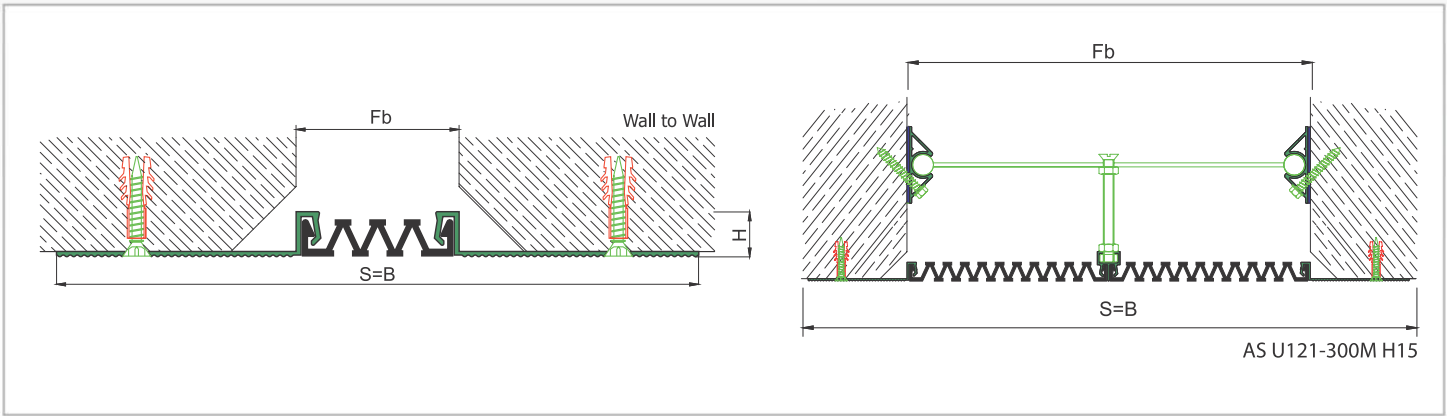

AS U121 surface mounted profile can easily be installed by means of screws to all types of wall & ceiling. Owing to wide frame, it's especially recommended for applications at damaged or chamfered walls. Ribbed elastomeric gasket gains the profile a remarkable movement ability and compensates level differences on both sides of the wall. Slide-in gasket system lets the profile to be used at exterior applications as well as interior areas. Profiles up to 150 mm gap are applied with single gasket while the wider ones are with double gaskets joined with a connector profile.

* Visuals are representative and the profile configuration may differ depending on the characteristics requested.

GASKET COLORS **BLACK** GREY BEIGE Custom Colors available.

LOCATION	MODEL	GAP (Fb) mm	HEIGHT (H) MM	OVERALL WIDTH (B) mm	VISIBLE WIDTH (S) mm	MOVEMENT (W) mm	LOAD CAPACITY	STANDARD LENGTH (mt)
Wall to Wall	AS U121-030	30	15	177	177	+10 / -6	N/A	3
	AS U121-050	50	15	197	197	+20 / -15	N/A	3
	AS U121-080	80	15	227	227	+40 / -30	N/A	3
	AS U121-100	100	15	247	247	+20 / -50	N/A	3
	AS U121-120	120	15	267	267	+60 / -50	N/A	3
	AS U121-150	150	15	297	297	+30 / -80	N/A	3
	AS U121-200	200	15	347	347	+40 / -100	N/A	3
	AS U121-300M	300	15	447	447	+60 / -150	N/A	3

Note: Please ask for different sizes

	AS U121 120	AS U121 120K
Fb (mm)	120	120
H (mm) yaklaşık approx.	15	15
W± (mm) yaklaşık approx.	+60/-50	+60/-50
Renk Color	Alüminyum: Natürel, Fitiller: Siyah, gri,diğer Aluminum: Natural,Inserts:Black,gre,y,others	
Malzeme Material	Alüminyum, EPDM Kauçuk(siyah),Termoplastik Kauçuk (gri ve diğer) Aluminum, EPDM Rubber(black),Thermoplastic Rubber (grey and others)	
Standart Uzunluk Standard Length	3	