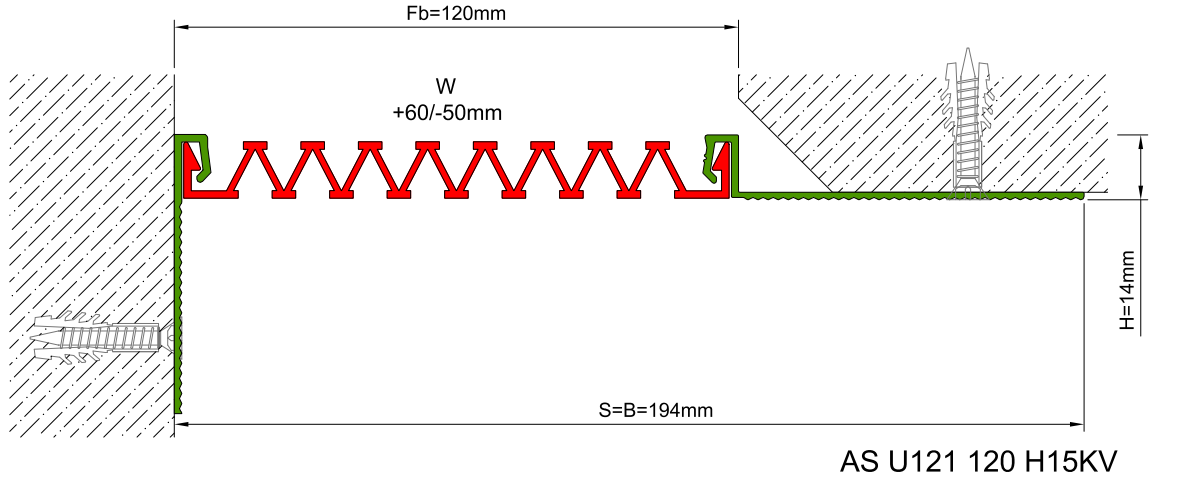

AS U121 surface mounted profile can easily be installed by means of screws to all types of wall & ceiling. Owing to wide frame, it's especially recommended for applications at damaged or chamfered walls. Ribbed elastomeric gasket gains the profile a remarkable movement ability and compensates level differences on both sides of the wall. Slide-in gasket system lets the profile to be used at exterior applications as well as interior areas. Profiles up to 150 mm gap are applied with single gasket while the wider ones are with double gaskets joined with a connector profile.

* Visuals are representative and the profile configuration may differ depending on the characteristics requested.

GASKET COLORS **BLACK** GREY BEIGE Custom Colors available.

LOCATION	MODEL	GAP (Fb) mm	HEIGHT (H) MM	OVERALL WIDTH (B) mm	VISIBLE WIDTH (S) mm	MOVEMENT (W) mm	LOAD CAPACITY	STANDARD LENGTH (mt)
Wall to Wall	AS U121-030	30	15	177	177	+10 / -6	N/A	3
	AS U121-050	50	15	197	197	+20 / -15	N/A	3
	AS U121-080	80	15	227	227	+40 / -30	N/A	3
	AS U121-100	100	15	247	247	+20 / -50	N/A	3
	AS U121-120	120	15	267	267	+60 / -50	N/A	3
	AS U121-150	150	15	297	297	+30 / -80	N/A	3
	AS U121-200	200	15	347	347	+40 / -100	N/A	3
	AS U121-300M	300	15	447	447	+60 / -150	N/A	3

Note: Please ask for different sizes

	AS U121 120	AS U121 120K
Fb (mm)	120	120
H (mm) yaklaşık approx.	15	15
W± (mm) yaklaşık approx.	+60/-50	+60/-50
Renk Color	Alüminyum: Natürel, Fitiller: Siyah, gri,diğer Aluminum: Natural,Inserts:Black,gre,y,others	
Malzeme Material	Alüminyum, EPDM Kauçuk(siyah),Termoplastik Kauçuk (gri ve diğer) Aluminum, EPDM Rubber(black),Thermoplastic Rubber (grey and others)	
Standart Uzunluk Standard Length	3	