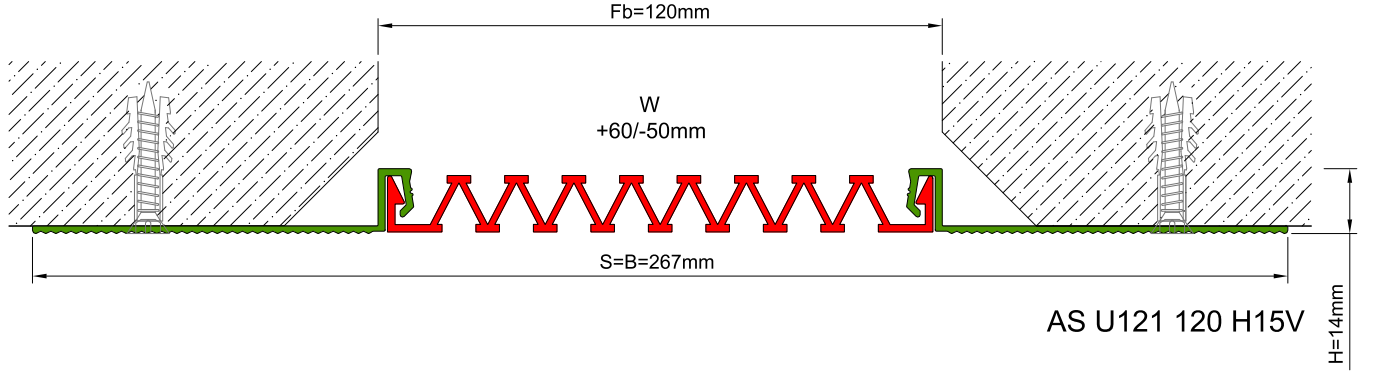

AS U121 surface mounted profile can easily be installed by means of screws to all types of wall & ceiling. Owing to wide frame, it's especially recommended for applications at damaged or chamfered walls. Ribbed elastomeric gasket gains the profile a remarkable movement ability and compensates level differences on both sides of the wall. Slide-in gasket system lets the profile to be used at exterior applications as well as interior areas. Profiles up to 150 mm gap are applied with single gasket while the wider ones are with double gaskets joined with a connector profile.

* Visuals are representative and the profile configuration may differ depending on the characteristics requested.

GASKET COLORS **BLACK** GREY BEIGE Custom Colors available.

LOCATION	MODEL	GAP (Fb) mm	HEIGHT (H) MM	OVERALL WIDTH (B) mm	VISIBLE WIDTH (S) mm	MOVEMENT (W) mm	LOAD CAPACITY	STANDARD LENGTH (mt)
Wall to Wall	AS U121-030	30	15	177	177	+10 / -6	N/A	3
	AS U121-050	50	15	197	197	+20 / -15	N/A	3
	AS U121-080	80	15	227	227	+40 / -30	N/A	3
	AS U121-100	100	15	247	247	+20 / -50	N/A	3
	AS U121-120	120	15	267	267	+60 / -50	N/A	3
	AS U121-150	150	15	297	297	+30 / -80	N/A	3
	AS U121-200	200	15	347	347	+40 / -100	N/A	3
	AS U121-300M	300	15	447	447	+60 / -150	N/A	3

Note: Please ask for different sizes

	AS U121 120	AS U121 120K
Fb (mm)	120	120
H (mm) yaklaşık approx.	15	15
W± (mm) yaklaşık approx.	+60/-50	+60/-50
Renk Color	Alüminyum: Natürel, Fitiller: Siyah, gri,diğer Aluminum: Natural,Inserts:Black,gre,y,others	
Malzeme Material	Alüminyum, EPDM Kauçuk(siyah),Termoplastik Kauçuk (gri ve diğer) Aluminum, EPDM Rubber(black),Thermoplastic Rubber (grey and others)	
Standart Uzunluk Standard Length	3	